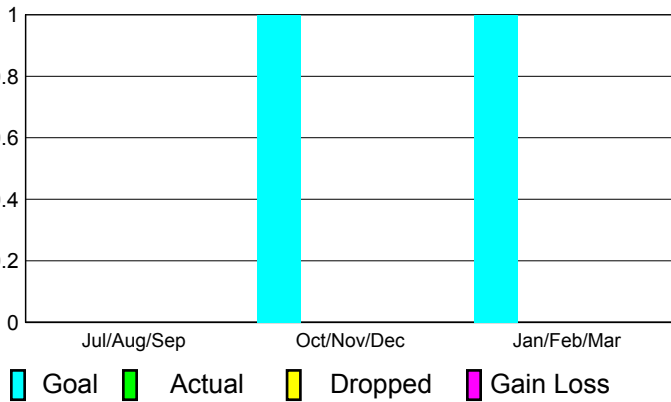

2010-2011 GMT Reports for District (or Undistricted) District 410 C REP OF SOUTH

GMT: **Robert B Fowler**

Location: **REP OF SOUTH AFRICA**

GMT CA: **6**

CLUBS

**Club Results
2010-2011**

**Clubs
2009-2010**

Month	New Club Goal	Actual New Clubs	Actual Dropped Clubs	Gain/Loss of Clubs	Gain/Loss of Clubs
Jul/Aug/Sep	0	0	0	0	0
Oct/Nov/Dec	1	0	0	0	0
Jan/Feb/Mar	1	0	0	0	1
Totals	2	0	0	0	1

Club Results 2010-2011

Goal, New, Dropped, Gain/Loss

Comparison of Club Gain/Loss

Current Year Compared to the Previous Year