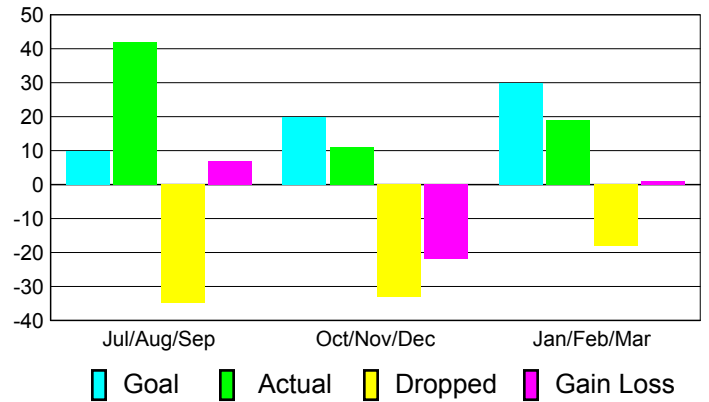

Membership Results 2010-2011

Goal, New, Dropped, Gain/Loss

Comparison of Membership Gain/Loss

Current Year Compared to the Previous Year