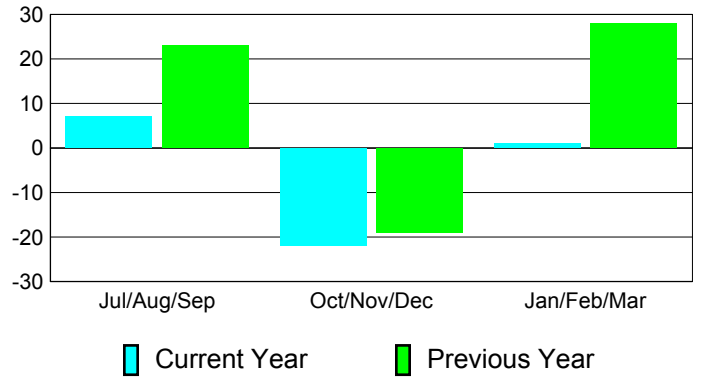

**Membership Results
2010-2011**

**Membership
2009-2010**

| Month | Net Memb Goal | Actual New Memb | Actual Dropped Memb | Gain/Loss of Memb | Gain/Loss of Memb |
|---------------|---------------|-----------------|---------------------|-------------------|-------------------|
| Jul/Aug/Sep | 10 | 42 | -35 | 7 | 23 |
| Oct/Nov/Dec | 20 | 11 | -33 | -22 | -19 |
| Jan/Feb/Mar | 30 | 19 | -18 | 1 | 28 |
| Totals | 60 | 72 | -86 | -14 | 32 |

Membership Results 2010-2011

Goal, New, Dropped, Gain/Loss

Comparison of Membership Gain/Loss

Current Year Compared to the Previous Year

Gender Comparison 2010-2011

Jul/Aug/Sep

Oct/Nov/Dec

Jan/Feb/Mar